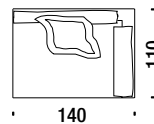

DL0F51

11,8mt. 1,2m³ 56Kg

Nebula Nine right elem.140x110 goose down

Nebula Nine elem.dx 140x110 piuma

DL0F50

11,8mt. 1,2m³ 56Kg

Nebula Nine left elem.140x140 goose down

Nebula Nine elem.sx 140x140 piuma