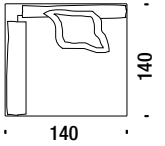

Nebula Nine left elem.140x140 goose down

Nebula Nine elem.sx 140x140 piuma

DL0F49

13mt. 1,5m³ 64Kg