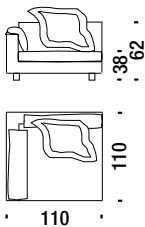

29,4mt. 3,5m³ 163Kg

Nebula Nine Sofa left 390x110/140 fiber

Nebula Nine Sofa sx 390x110/140 fibra

DL0F63

32,2mt. 3,5m³ 154Kg

Nebula Nine Sofa right 390x110/140 fiber

Nebula Nine Sofa dx 390x110/140 fibra

DL0F62

32,2mt. 3,5m³ 154Kg

Nebula Nine central elem.90x110 fiber

Nebula Nine elem.cent.90x110 fibra

DL0F99

6,6mt. 0,9m³ 35Kg

Nebula Nine central elem.110x110 fiber

Nebula Nine elem.cent.110x110 fibra

DL0F72

7,4mt. 0,9m³ 38Kg

Nebula Nine left elem.110x110 fiber

Nebula Nine elem.sx 110x110 fibra

DL0F73

10,3mt. 0,9m³ 40Kg

Nebula Nine right elem.110x110 fiber

Nebula Nine elem.dx 110x110 fibra

DL0F71

10,3mt. 0,9m³ 40Kg

Nebula Nine central elem.90x140 fiber

Nebula Nine elem.cent.90x140 fibra

DL0F84

7,1mt. 1,2m³ 49Kg

Nebula Nine central elem.110x140 fiber

Nebula Nine elem.cent.110x140 fibra

DL0F75