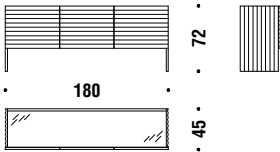

Sideboard dining glass top

Sideboard dining plateau en verre 2FM