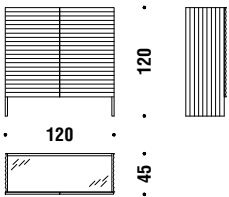

TAUPE

Sideboard dining glass top

Sideboard dining Glas platte 2FM

Sideboard living glass top

Sideboard living Glas platte 2FN

Cabinet glass top

Cabinet Glas platte 2FO

Console glass top