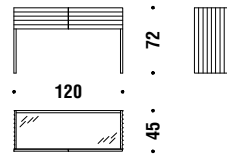

Console glass top

Console Glas platte 2FP