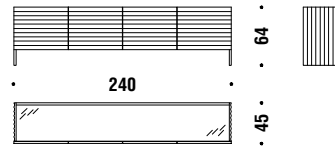

TAUPE

Sideboard dining glass top

Sideboard dining Glas platte 2FM

Sideboard living glass top

Sideboard living Glas platte 2FN

Cabinet glass top

Cabinet Glas platte 2FO

Console glass top