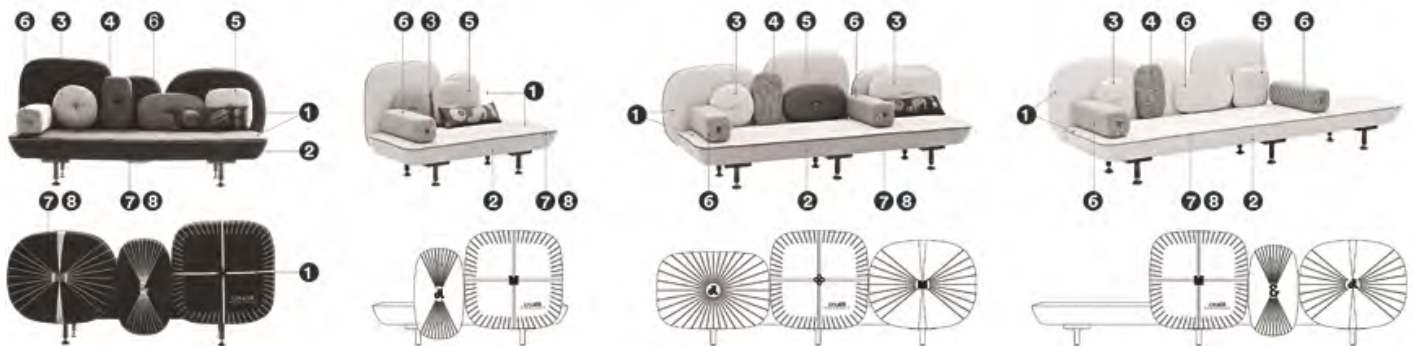

HINWEISE:

- die Füllung der optionalen Kissen (Code 080) ist aus Daunen
- die Bezugsstoffe der Rückenlehne im Folien-Druck in den Farben Gold, Silber, Kupfer oder Platin
- verziert mit Symbolknöpfen
- Fügen Sie 2 Wochen zu den Standardlieferzeiten hinzu.