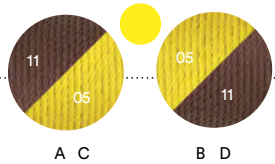

[M'afrique collection] Jardin suspendu

JSO

Design Concetta Giannangeli - 2016

BASKETS

Painted steel base and colored polyethylene handwoven threads.
Minimum order required: 2 boxes containing 4 pieces each.

NOTES:

- If not available on quick ship, delivery is 4 months from receipt of order.

PANIERS

Structure en acier laqué et fils colorés de polyéthylène tressés à la main.
Commande minimum : 2 cartons contenant 4 pièces chacun.

NOTES:

- Si non disponible sur quick ship, la livraison est à 4 mois de la réception de la commande.

BOX 1

A C

B D

BOX 2

A C

B D

BOX 3

B D

BOX 4

A C B D

Set 4 baskets

Set 4 paniers

585

0,3 m³ 10 Kg

€