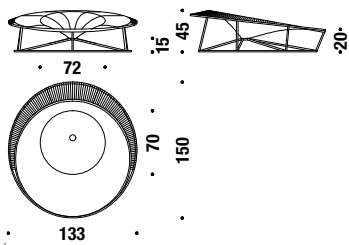

NOIR

PANAMA

SILVER

Small Day Bed

Small Day Bed

S95

1,1 m³

Large Day Bed

Large Day Bed

S96

1,9 m³